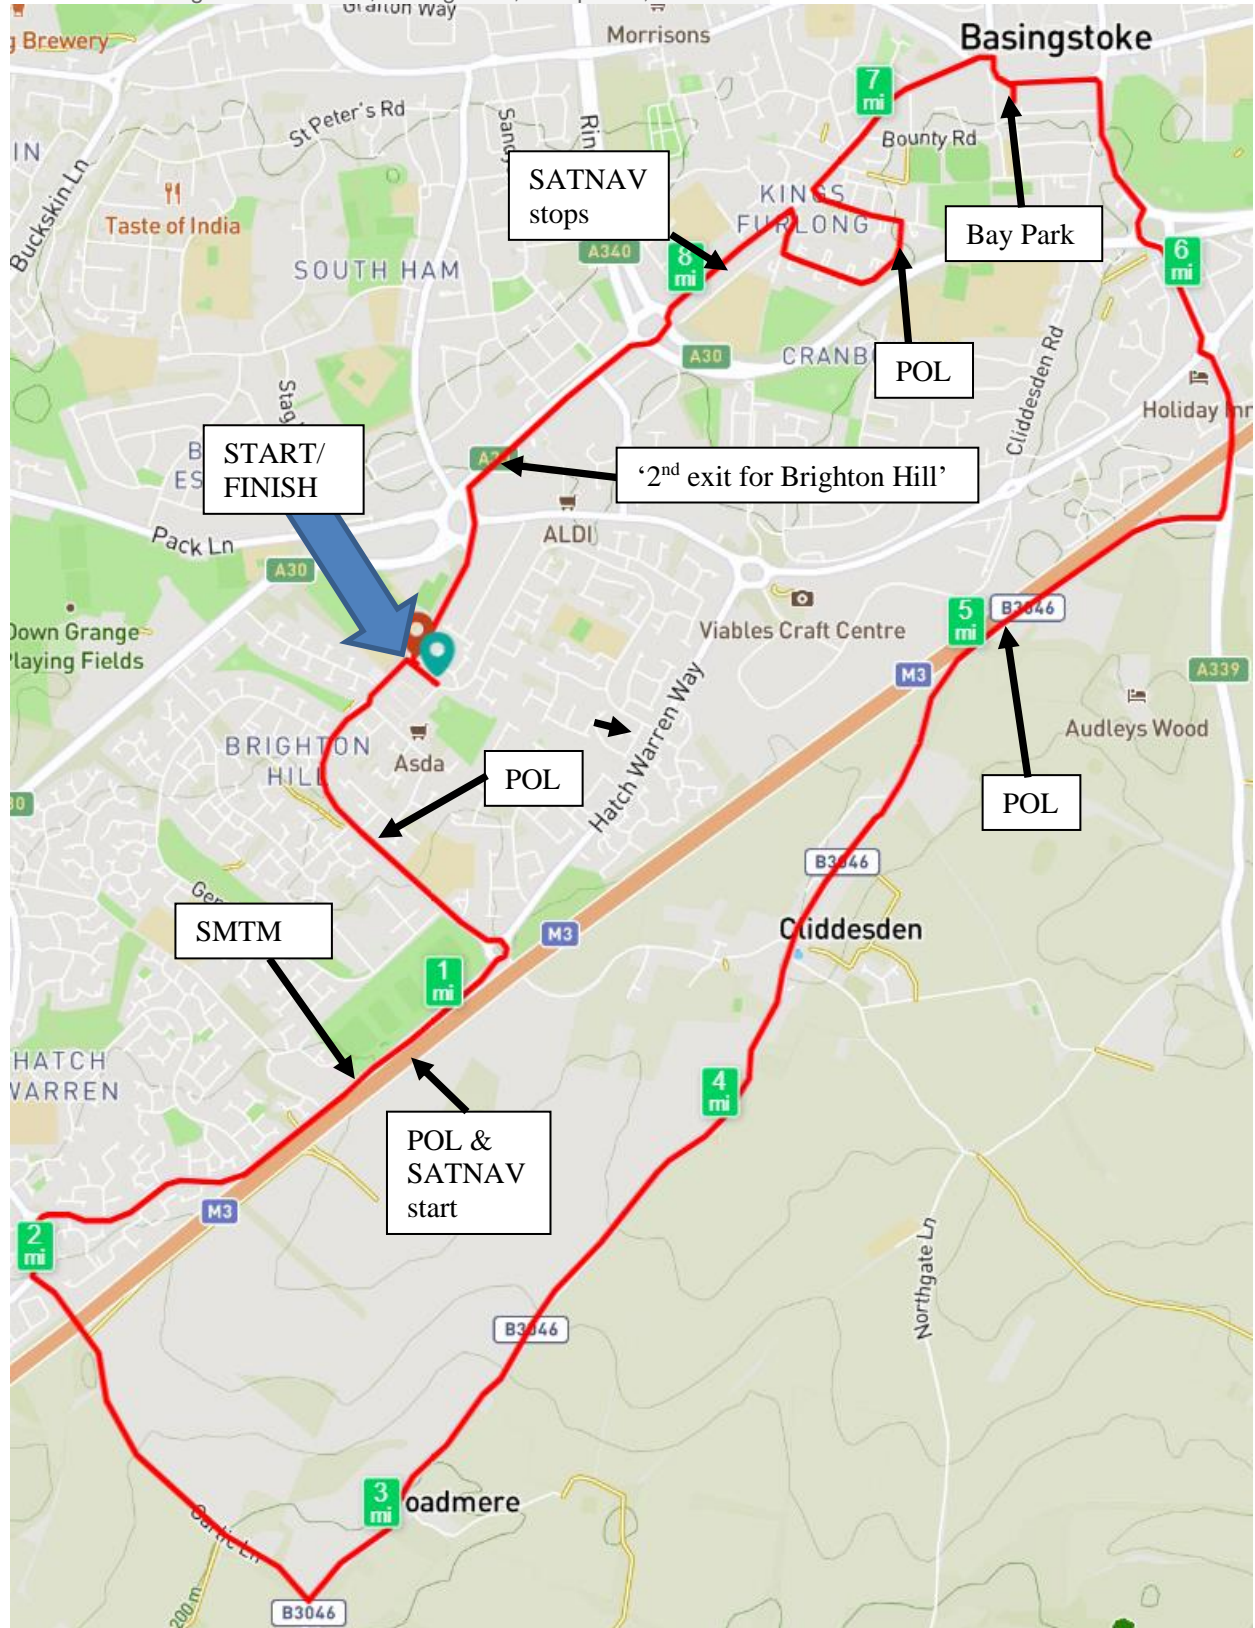

Basingstoke satnav route 4.2404

Test Centre: Brighton Hill Centre, Basingstoke, Hampshire, RG22 4LR

POL = Park on Left by kerb
SMTM = show me tell me question