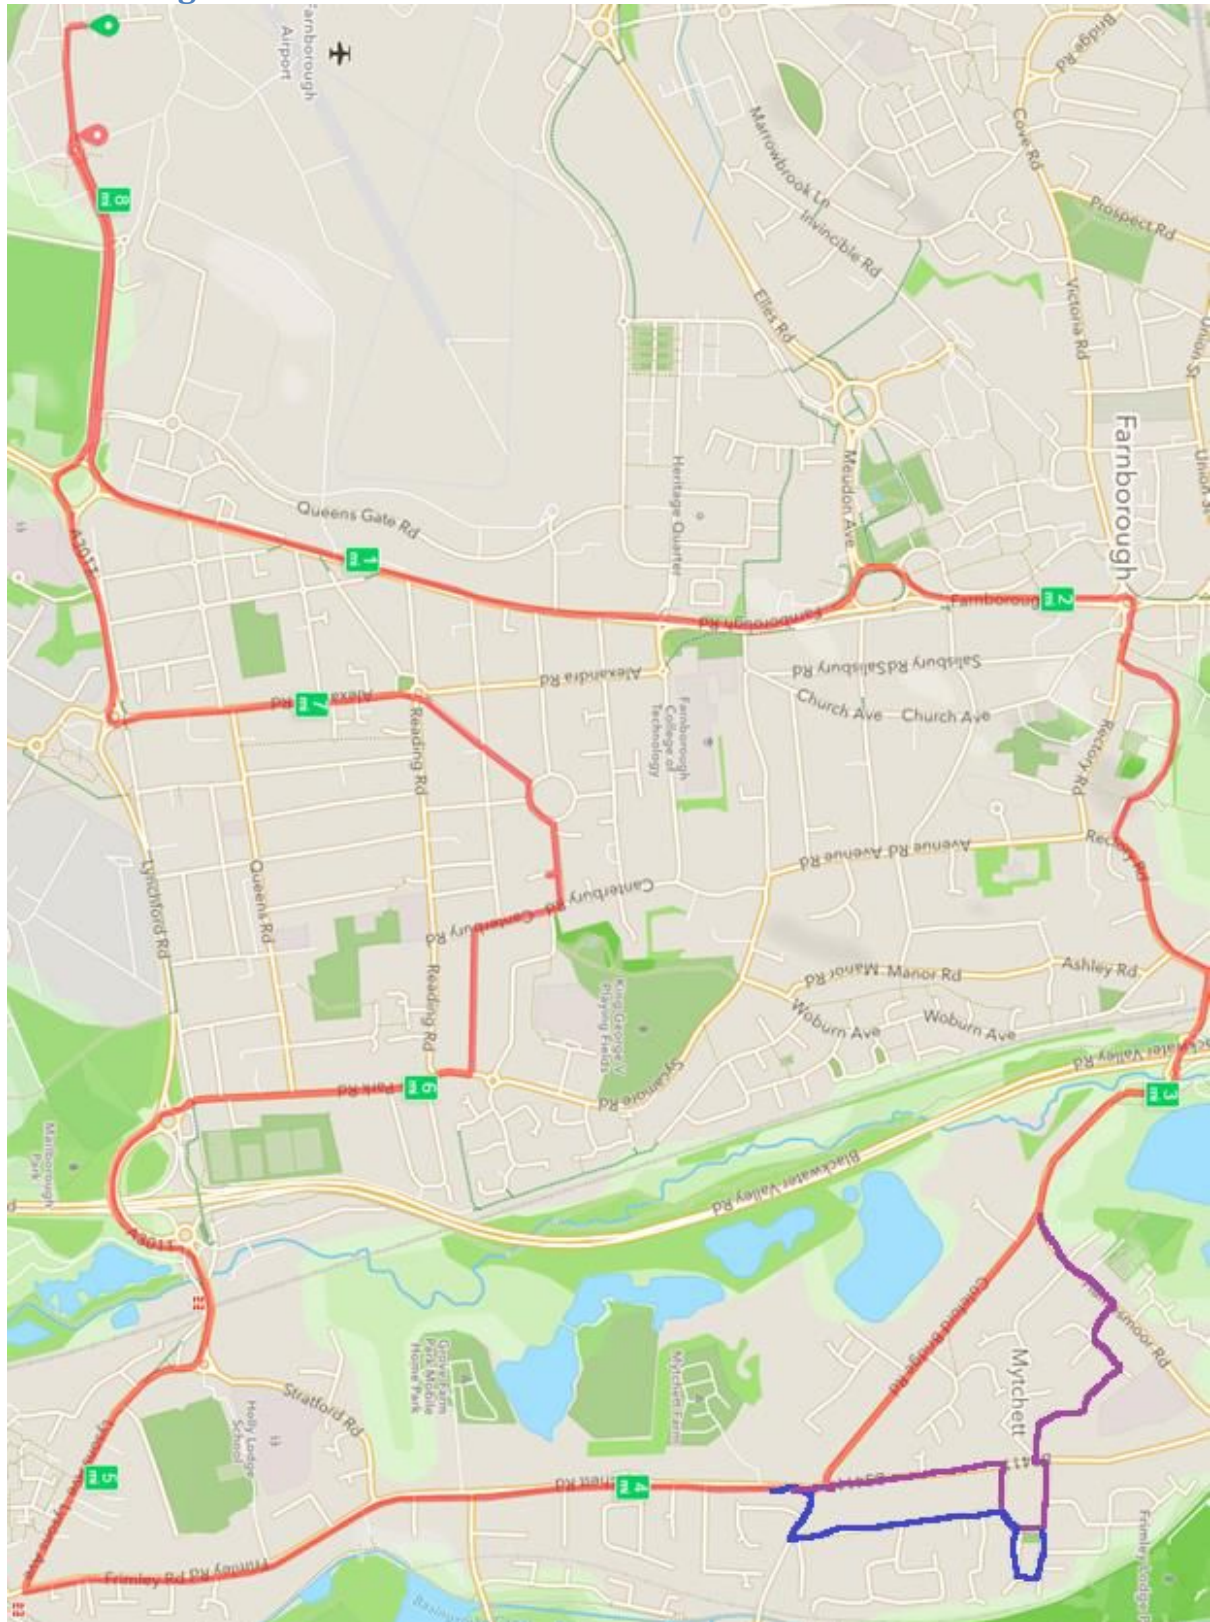

## Farnborough 23<sup>rd</sup> October 2014

Purple and Blue lines are variations on routes