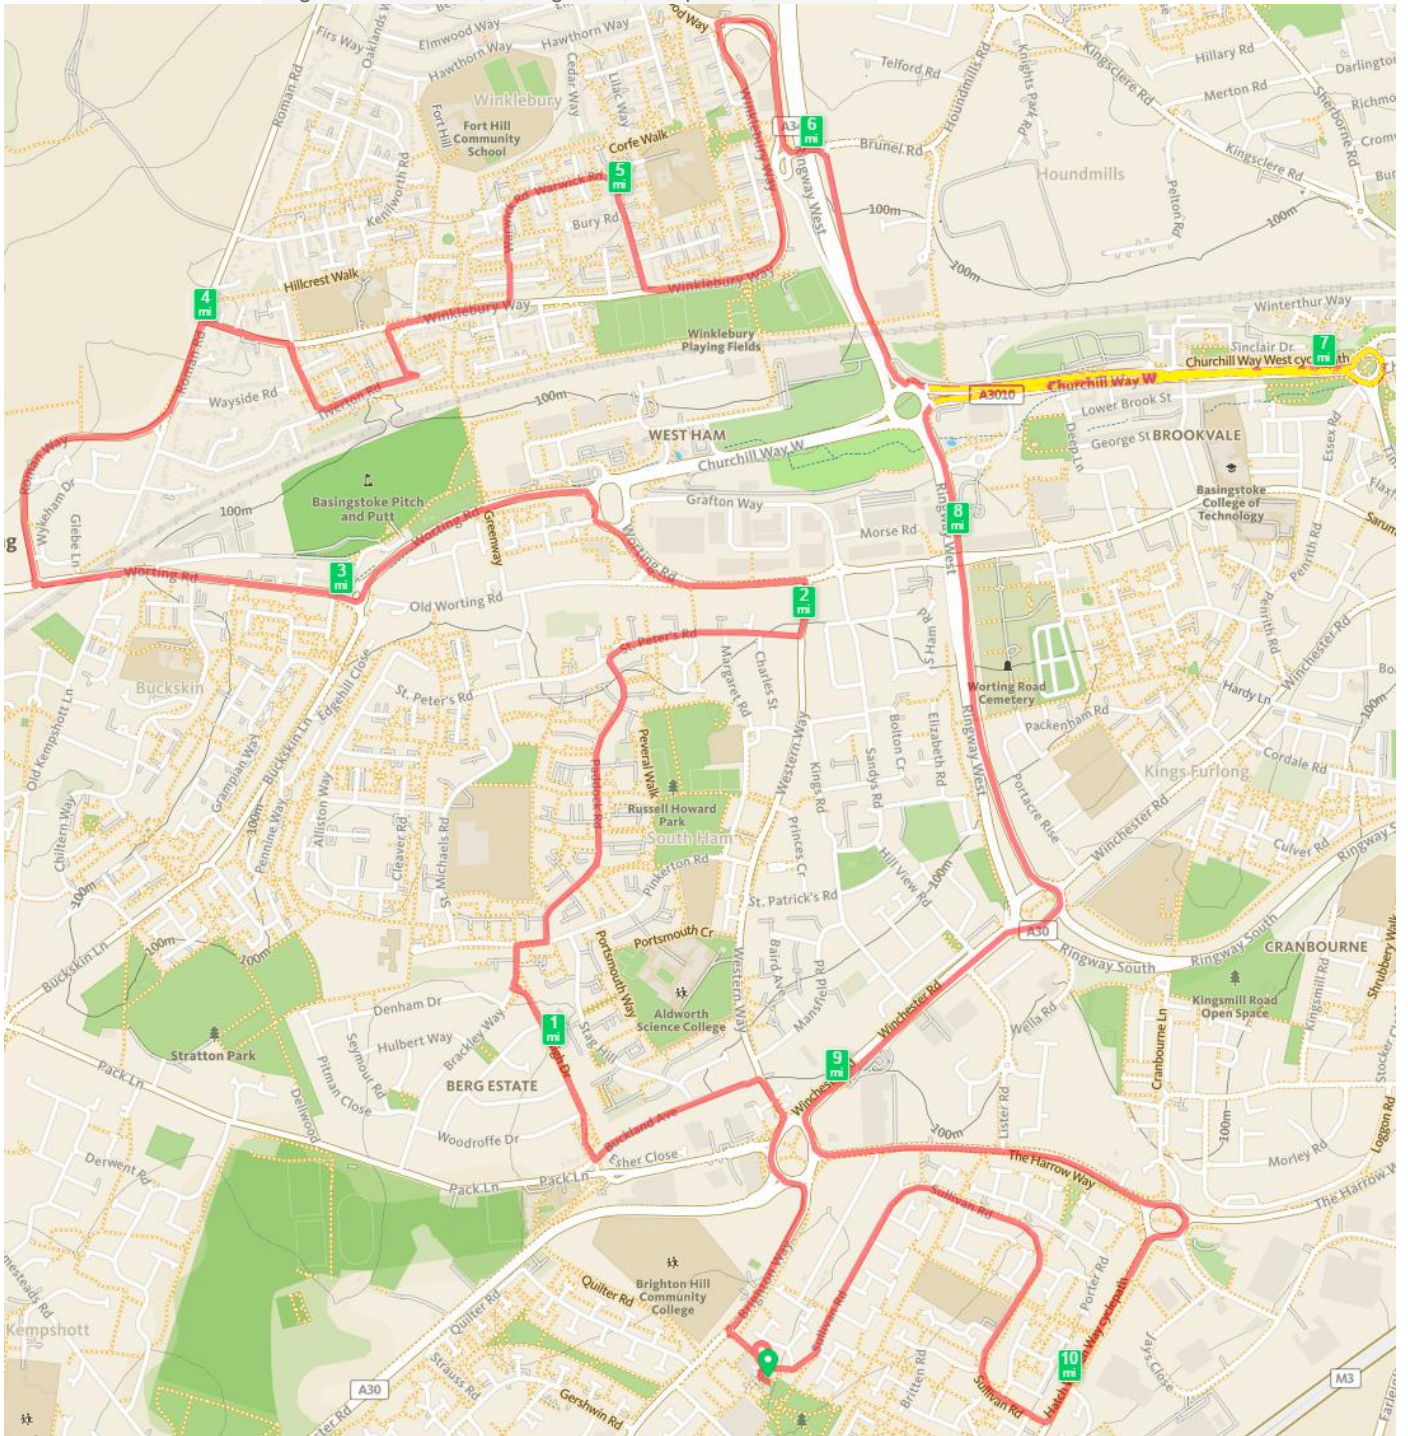

Basingstoke Route 2

Test Centre: Brighton Hill Centre, Basingstoke, Hampshire, RG22 4LR

Yellow was an error going off route and then back on to it.